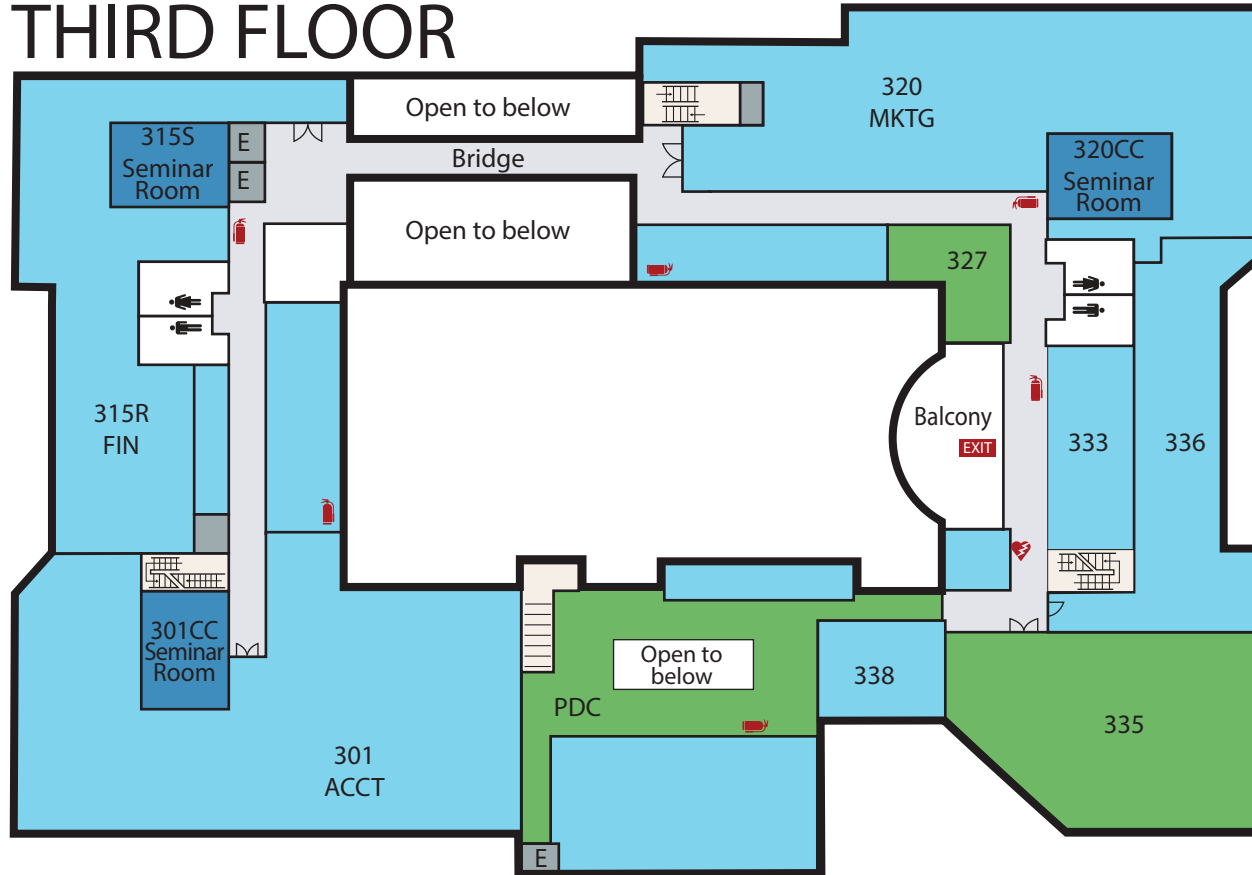

FIRST FLOOR

KEY ROOMS

Artificial Intelligence Lab	Rooms 114-116
Decision Behavior Lab	Room 117
Economic and Business Research Center	Room 103
Economic Science Lab	Room 111
Financial Markets Center	Room 136
Sands Computing Lab	Room 135
Student Study Space	Room 102

SECOND FLOOR

HELEN STREET ACCESS

KEY ROOMS

Berger Auditorium
 Berger Leadership Center
 Citibank Conference Room
 Eller Business Consulting
 Eller Event Space
 MBA Department

Room 207
 Room 203
 Room 201M
 Room 218C
 Rooms 208/208A
 Room 210

McGuire Center for Entrepreneurship
 MicroAge Lab
 MIS Commons
 Professional Development Center
 Undergraduate Programs

Room 202
 Room 218J
 Room 218
 Room 201
 Room 204

THIRD FLOOR

North

- Classrooms
- Offices and College Spaces
- Student Study Space
- Elevator
- Stairway
- Food Service
- Restrooms
- Exit
- Fire Extinguisher
- AED Machine

KEY ROOMS

Accounting Department	Room 301
Eller Information Technology	Room 336
Finance Department	Room 315R
Graduate Lab	Room 335
Marketing Department	Room 320
PDC Interview Suite	Room 338

FOURTH FLOOR

North