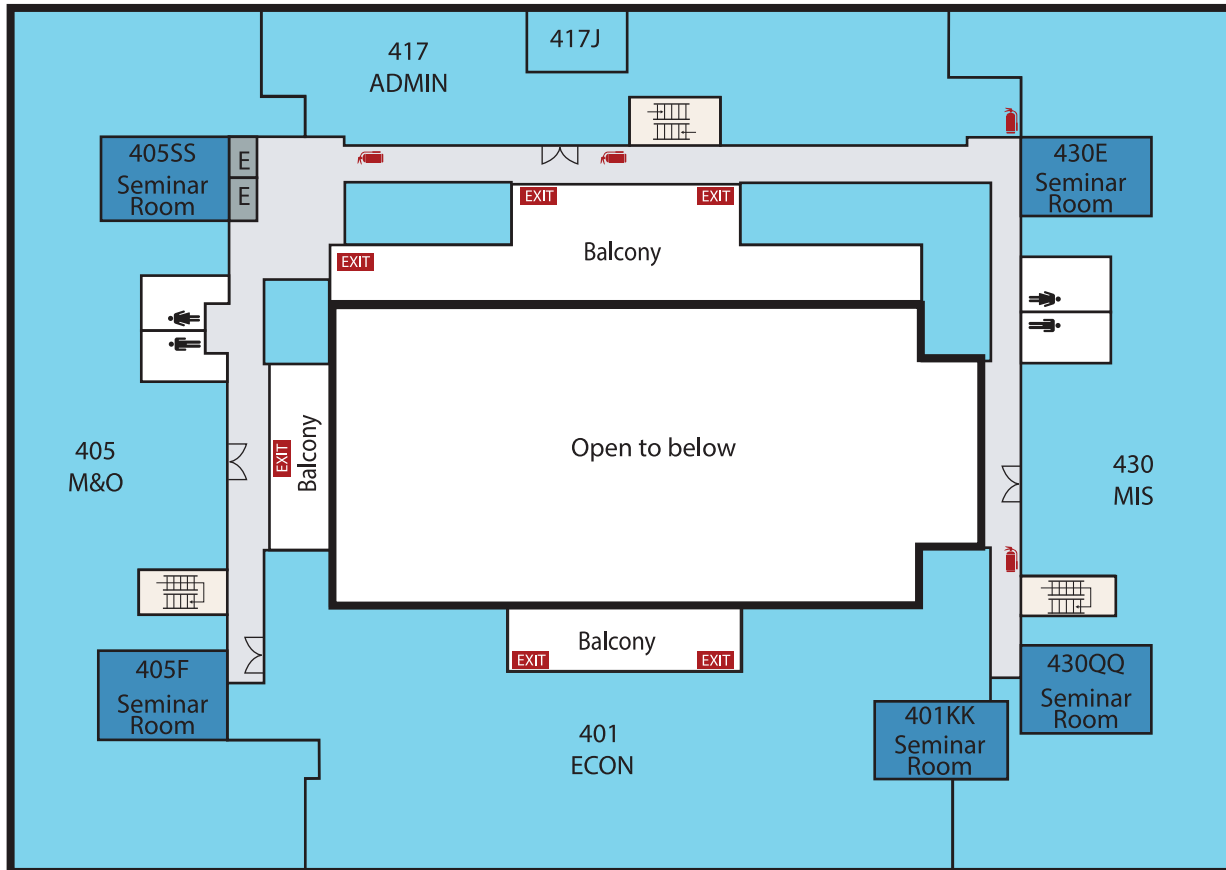

FIRST FLOOR

KEY ROOMS

Artificial Intelligence Lab	Rooms 114-116
Decision Behavior Lab	Room 117
Economic and Business Research Center	Room 103
Economic Science Lab	Room 111
Financial Markets Center	Room 136
Sands Computing Lab	Room 135
Student Study Space	Room 102

SECOND FLOOR

HELEN STREET ACCESS

KEY ROOMS

Berger Auditorium
 Berger Leadership Center
 Citibank Conference Room
 Eller Business Consulting
 Eller Event Space
 MBA Department

Room 207
 Room 203
 Room 201M
 Room 218C
 Rooms 208/208A
 Room 210

McGuire Center for Entrepreneurship
 MicroAge Lab
 MIS Commons
 Professional Development Center
 Undergraduate Programs

Room 202
 Room 218J
 Room 218
 Room 201
 Room 204

THIRD FLOOR

North

- Classrooms
- Offices and College Spaces
- Student Study Space
- Elevator
- Stairway
- Food Service
- Restrooms
- Exit
- Fire Extinguisher
- AED Machine

KEY ROOMS

Accounting Department	Room 301
Eller Information Technology	Room 336
Finance Department	Room 315R
Graduate Lab	Room 335
Marketing Department	Room 320
PDC Interview Suite	Room 338

FOURTH FLOOR

North