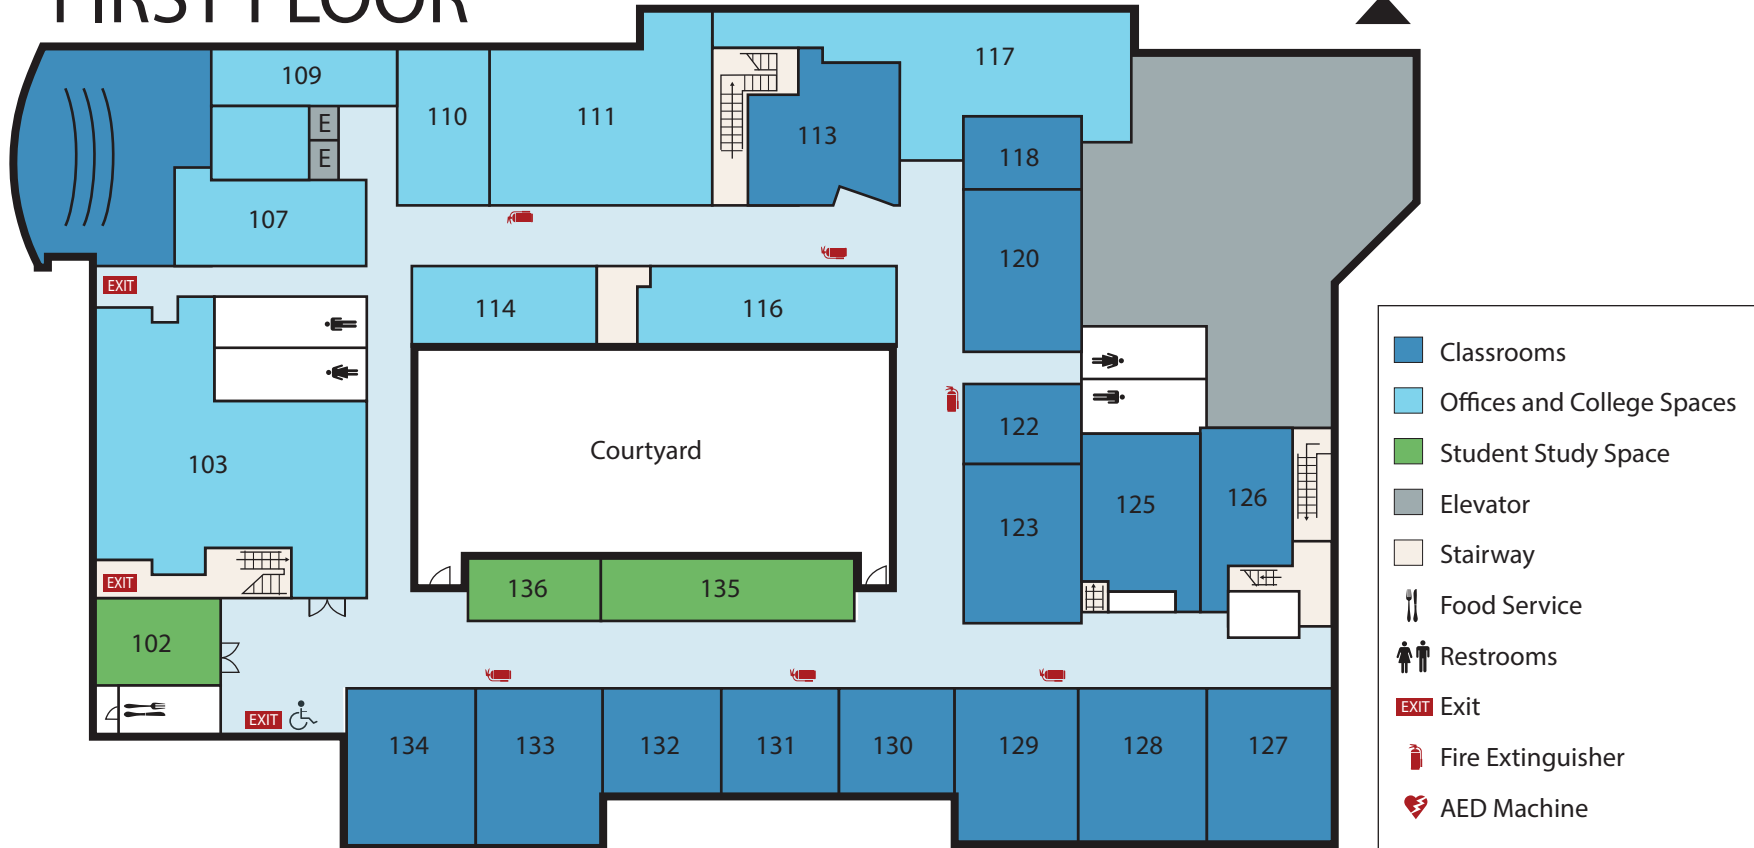

FIRST FLOOR

KEY ROOMS

Artificial Intelligence Lab	Rooms 114-116
Decision Behavior Lab	Room 117
Economic and Business Research Center	Room 103
Economic Science Lab	Room 111
Financial Markets Center	Room 136
Sands Computing Lab	Room 135
Student Study Space	Room 102

SECOND FLOOR

HELEN STREET ACCESS

KEY ROOMS

Berger Auditorium
 Berger Leadership Center
 Citibank Conference Room
 Eller Business Consulting
 Eller Event Space
 MBA Department

Room 207
 Room 203
 Room 201M
 Room 218C
 Rooms 208/208A
 Room 210

McGuire Center for Entrepreneurship
 MicroAge Lab
 MIS Commons
 Professional Development Center
 Undergraduate Programs

Room 202
 Room 218J
 Room 218
 Room 201
 Room 204

THIRD FLOOR

North

- Classrooms
- Offices and College Spaces
- Student Study Space
- Elevator
- Stairway
- Food Service
- Restrooms
- Exit
- Fire Extinguisher
- AED Machine

- Classrooms
- Offices and College Spaces
- Student Study Space
- Elevator
- Stairway
- Food Service
- Restrooms
- EXIT Exit
- Fire Extinguisher
- AED Machine

KEY ROOMS

College Administration and Dean's Office	Room 417
Dean's Conference Room	Room 417J
Economics Department	Room 401
Business Communication Program	Room 405
Management and Organizations Department	Room 405
Management Information Systems Department	Room 430